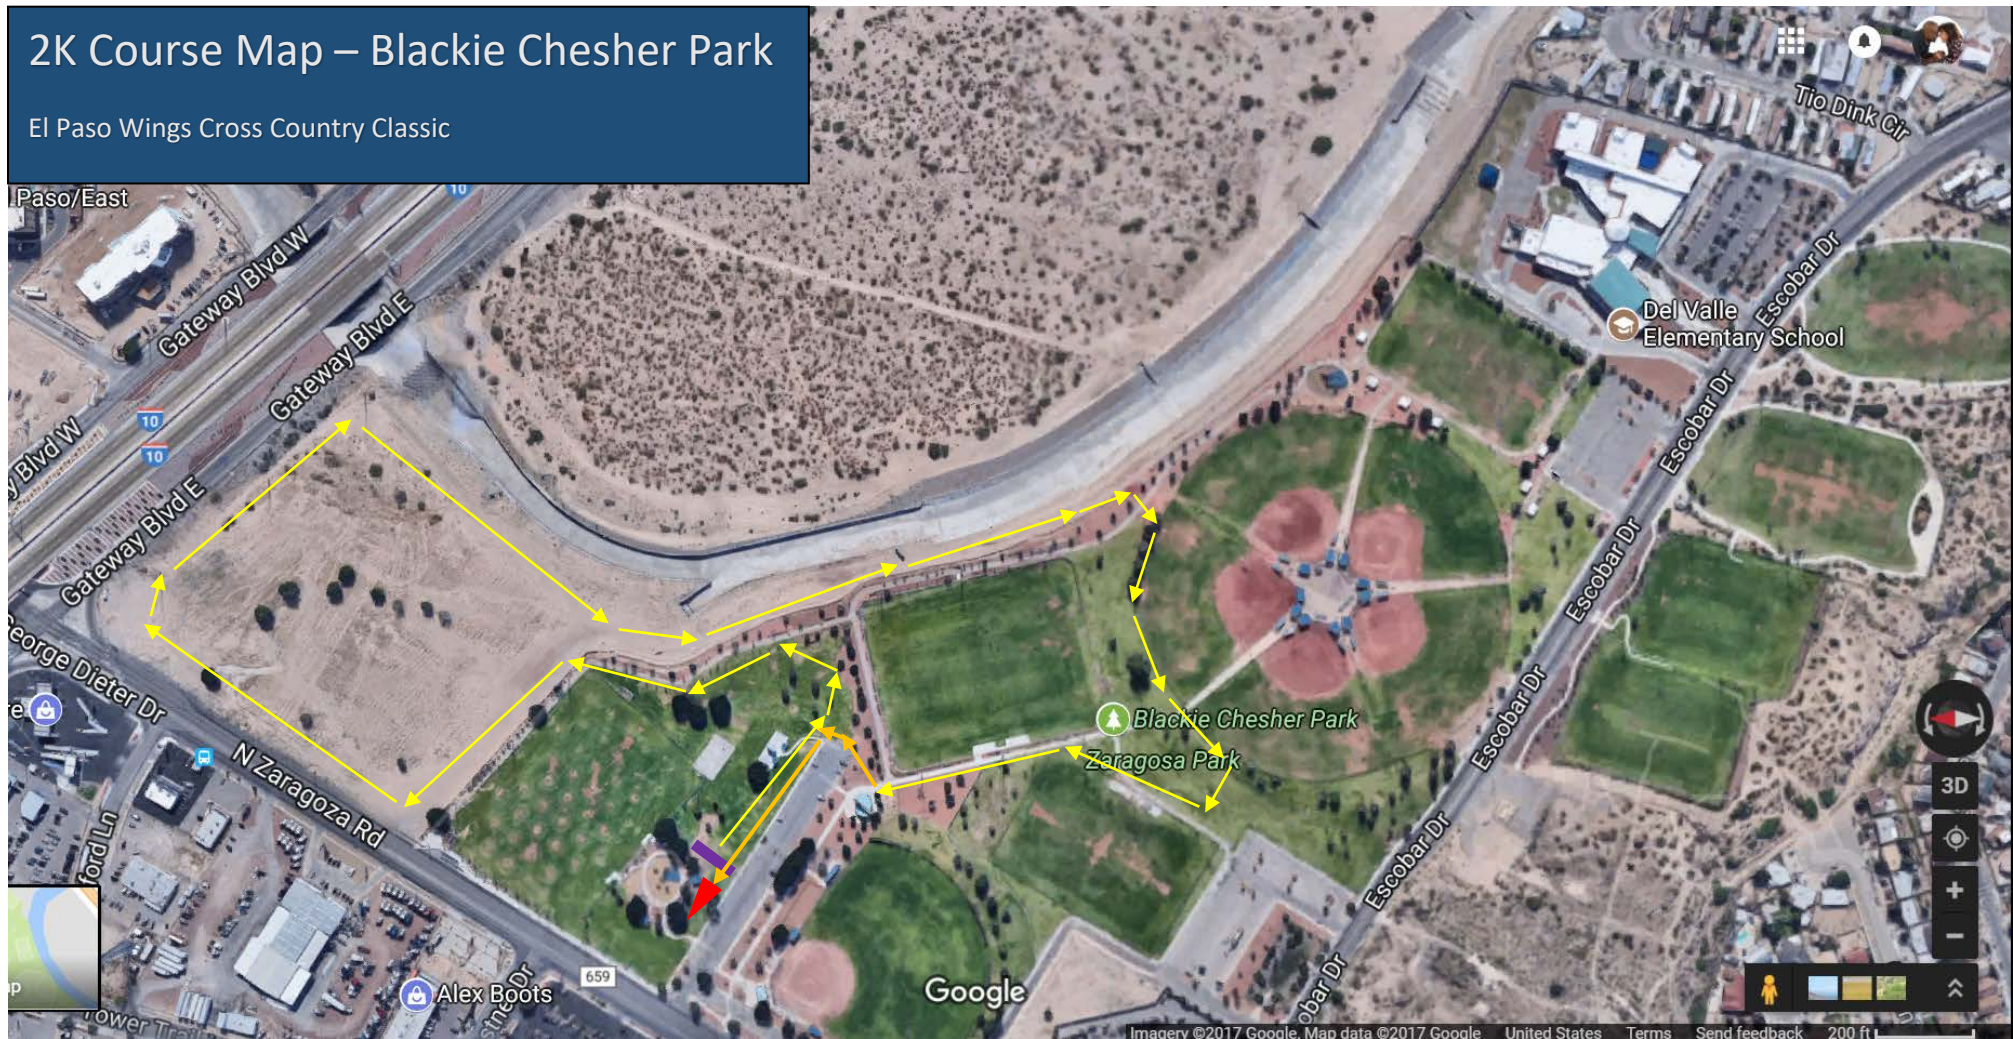

2K Course Map – Blackie Chesher Park

El Paso Wings Cross Country Classic

2K race: Begins at Purple Start Line. Follow Yellow Line out of Park to dirt lot to drainage access road. Then back into park. Orange line to finish chute (depicted by RED triangle). Will cross sidewalk a few times.

3K Course Map – Blackie Chesher Park

El Paso Wings Cross Country Classic

3K race: Begins at Purple Start Line. Follow Yellow Line out of Park to dirt lot, to drainage access road. Then back into park near the covered playground. Orange line to finish chute (depicted by RED triangle). Will cross a berm once and a sidewalk a few times.

4K Course Map – Blackie Chesher Park

El Paso Wings Cross Country Classic

4K race: Begins at Purple Start Line. Follow Yellow Line out of Park to dirt lot, one loop and back into main park, orange loop to drainage access road, taking left road where it forks. Out and back, returning to the park by the school. Blue line to finish chute (depicted by RED triangle). Will cross a berm once and a sidewalk a few times.

5K Course Map – Blackie Chesher Park

El Paso Wings Cross Country Classic

5K race: Begins at Purple Start Line. Follow Yellow Line out of Park to dirt lot, TWO loops in dirt lot then back into main park, orange loop to drainage access road, taking left road where it forks. Out and back, returning to the park by the school. Blue line to finish chute (depicted by RED triangle). Will cross a berm once and a sidewalk a few times.